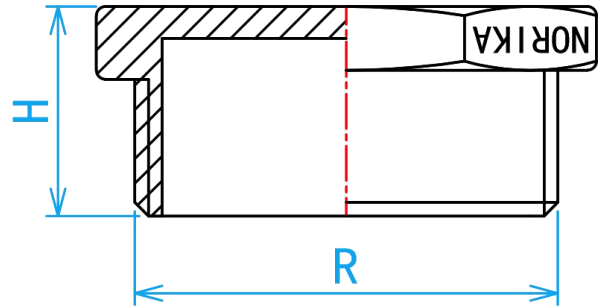

DZR BRASS SCREW PLUG

CROSS SECTIONAL VIEW

COMPONENT PARTS

PARTS	MATERIAL
Bush	DZR Brass

DIMENSIONS

SKU	R (inch)	H (mm)	WEIGHT (kg)	PCS/CTN
CRSP015	1/2" BSP	19	0.031	600
CRSP020	3/4" BSP	20	0.045	500
CRSP025	1" BSP	21	0.083	250
CRSP035	1 1/4" BSP	23	0.128	200
CRSP042	1 1/2" BSP	24	0.170	100
CRSP050	2" BSP	28	0.244	70